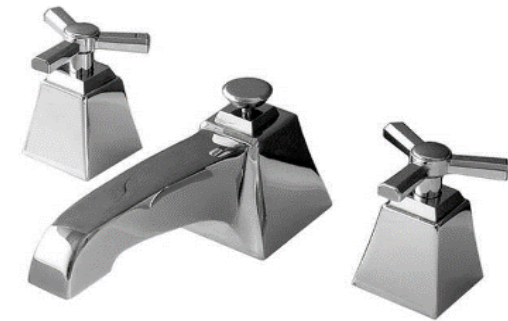

RATE	4,023,644
OFFER PRICE	2,011,822

**50 %
Discount
on List
Price**

WC AREA

BASIN AREA

GOLD/BLACK LOOK LIKE THIS

PICTURE NOT AVAILABLE IN GOLD FINISH

SHERLE FLOOR MOUNTED WC WITH SEAT COVER
WAGNER

SHERLE RANDOM LEAVES WASH BASIN WITH VANITY
WAGNER GOLD/BLACK

SHERLE CUT CRYSTAL 0914 BASIN BSN
WAGNER
CODE 0914BSN-GP

PACKAGE-11

FOR POWDER BATHROOM

******GST WILL BE EXTRA**

RATE	4,522,688
OFFER PRICE	2,261,344

**50 %
Discount
on List
Price**

WC AREA

BASIN AREA